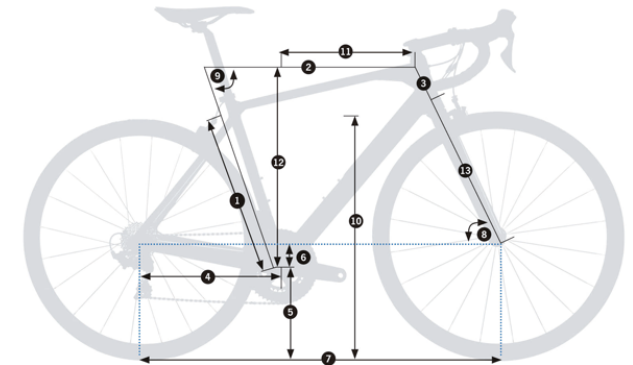

GEOMETRY

SIZE	47	49	51	53	55	57	60
1 - SEAT_TUBE	450	465	490	515	535	555	580
2 - TOP_TUBE	509	521	534	547	559	575	588
3 - HEAD_TUBE	100	108	124	144	163	181	208
4 - CHAIN_STAY	408						
5 - BB_HEIGHT	269.5						
6 - BB_DROP	72	72	72	70	70	70	70
7 - WHEELBASE	970	974	978	980	991	1000	1014
8 - HEAD_ANGLE	71	71.5	72.2	72.8	73	73.2	73.2
9 - SEAT_ANGLE	74.5	74	73.7	73.5	73.5	73.2	73.2
10 - STANDOVER	740	752	773	797	816	834	857
11 - REACH	370	375	380	385	391	398	404
12 - STACK	501	510	528	548	567	585	611
13 - FORK_LENGTH	370						
14 - OFFSET	48MM	48MM	48MM	43MM	43MM	43MM	43MM

ERGONOMICS

SIZE	CRANK	STEM	HANDLEBAR
47	170	90	400
49	170	100	400
51	170	100	420
53	172.5	110	420
55	172.5	110	420
57	172.5	110	440
60	175	120	440

* The handlebar size is centre-centre