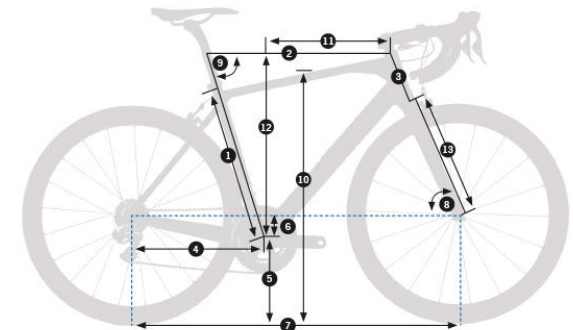

GEOMETRY

SIZE	47	49	51	53	55	57	60
1 - SEAT_TUBE	410	440	470	490	510	530	560
2 - TOP_TUBE	514.8	520.55	537.9	548.5	563.7	576	590
3 - HEAD_TUBE	104	112	130	145	165	182	207.1
4 - CHAIN_STAY	405	405	405	405	408	408	408
5 - BB_HEIGHT	271.5						
6 - BB_DROP	70						
7 - WHEELBASE	969.6	967.58	986.92	984.77	996.32	1003.89	1012.53
8 - HEAD_ANGLE	71°	71.4°	71.8°	72.1°	72.5°	73°	73.5°
9 - SEAT_ANGLE	73.5°	73.5°	73.5°	73.5°	73.2°	73.2°	73.2°
10 - STANDOVER	708	726	751	771	791	807	835
11 - REACH	365	372	380	385	391	398	404
12 - STACK	506	515	533	552	572	590	616
13 - FORK_LENGTH	375						
14 - OFFSET	53	53	53	43	43	43	43

ERGONOMICS

SIZE	CRANK	STEM	HANDLEBAR
47	170	90	400
49	170	100	400
51	170	100	420
53	170	110	420
55	172	110	420
57	172	110	440
60	175	120	440

* The handlebar size is centre-centre