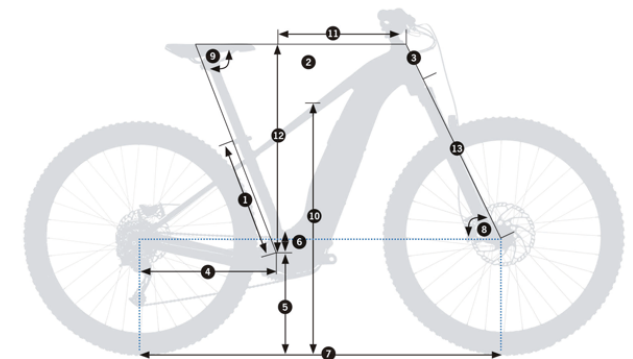

ORBEA

WILD HT 40 27S 19.

AVAILABLE IN THESE COLORS:

BRIGHT RED-BLACK (GLOSS)

SPECIFICATIONS AND OPTIONS

FRAME	ORBEA Wild 2019 Alloy 12X148 Hydroformed Alloy 140mm Travel Boost 12X148 for Shimano E8000/7000
FORK	RockShox Recon RL 120 Air Remote Q15x110 e-MTB
CRANKSET	Shimano E80 34t
CRANK	Miranda Delta 155mm
HEADSET	Acros Alloy 1-1/8 - 1-1/2" Integrated
HANDLEBAR	Orbea 35mm Riser 780mm
STEM	Orbea 35mm interface
SHIFTERS	Shimano Deore M6000
BRAKES	Shimano MT201 Hydraulic Disc Shimano XT M8020 Hydraulic disc
CASSETTE	Sun Race 11-42t 10-Speed
REAR DERAILLEUR	Shimano Deore M6000 GS Shadow Plus Direct Mount Shimano SLX M7000 11-46t
CHAIN	KMC e10 Turbo Silver
WHEELS	Orbea Tryp 35c Disc Tubeless ready DT H-1700 Spline 30c TLR 15/110mm IS (6-bolt)
TYRES	Kenda 1184A Havok 27,5x2,8" 120TPI TLR (E-MTB specific)
PEDALS	VP-537 Black
SEATPOST	Orbea OC-I 31.6x400mm Crank brothers Highline 31,6x425/150mm
SADDLE	Selle Royal 2077 DRN
LOCK	Abus battery down tube lock
CHAINGUIDE	Orbea OC chainguide
MOTOR	Shimano Steps DU-E7000 25kmh Shimano Steps E8000 System
BATTERY	Shimano Steps E8010
DISPLAY	Shimano Steps SC-E7000
REAR HUB	
CHARGER	Shimano Steps E6002 Shimano Steps E6000
REMOTE1	Shimano E7000 switch unit for assist
--	

GEOMETRY

SIZE	S	M	L	XL
1 - SEAT_TUBE	390	390	415	440
2 - TOP_TUBE	575	595	624	653
3 - HEAD_TUBE	115	130	145	160
4 - CHAIN_STAY			445	
5 - BB_DROP			63	
6 - WHEELBASE	1113	1134	1165	1195
7 - HEAD_ANGLE			67°	
8 - SEAT_ANGLE			72.5°	
9 - STANDOVER	798	805	816	826
10 - REACH	375	390	415	440
11 - STACK	364	647	661	675
12 - FORK_LENGTH			527	
13 - OFFSET			51	

ERGONOMICS

SIZE	CRANK	STEM	HANDLEBAR
S	152	55	780
M	152	55	780
L	152	55	780
XL	152	55	780

* The handlebar size is centre-centre

Left Road
