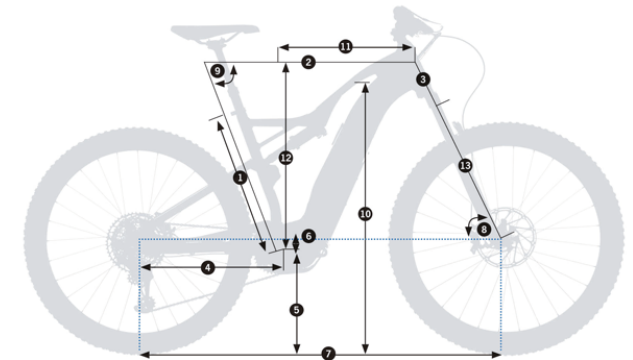

ORBEA

WILD FS 40 27S 19.

AVAILABLE IN THESE COLORS:

BRIGHT RED-BLACK
(MATT-GLOSS)

PURPLE-BLACK (MATTE)

SPECIFICATIONS AND OPTIONS

FRAME	ORBEA WILD Full Suspension 2019 Hydroformed Alloy 140mm Travel Boost 12X148 for Shimano E8000/7000
SHOCK	Fox Float DPS Performance 3-Position Evol custom tune 200x51mm
FORK	Rock Shox Sektor RL 140 Air QR15x110 Boost e-MTB Fox 34 Float Performance 140 3-Position QR15x110 E-Bike
CRANKSET	Shimano E80 34t
CRANK	Miranda Delta 155mm
HEADSET	Acros Alloy 1-1/8 - 1-1/2" Integrated
HANDLEBAR	Orbea 35mm Riser 780mm
STEM	Orbea 35mm interface
SHIFTERS	Shimano Deore M6000
BRAKES	Shimano MT201 Hydraulic Disc Shimano XT M8020 Hydraulic disc
CASSETTE	Sun Race 11-42t 10-Speed
REAR DERAILLEUR	Shimano Deore M6000 GS Shadow Plus Direct Mount Shimano SLX M7000 11-46t
CHAIN	KMC e10 Turbo Silver
WHEELS	Duroc 40 TL 6-Bolt DT H-1700 Spline 30c TLR 15/110mm IS (6-bolt)
TYRES	Kenda 1184A Havok 27,5x2,8" 120TPI TLR (E-MTB specific)
PEDALS	VP-537 Black
SEATPOST	Race Face Aeffect Dropper 31,6x385/125mm Crank brothers Highline 31,6x425/150mm
SADDLE	Selle Royal 2077 DRN
LOCK	Abus battery down tube lock
CHAINGUIDE	Orbea OC chainguide
MOTOR	Shimano Steps DU-E7000 25kmh Shimano Steps E8000 System
BATTERY	Shimano Steps E8010
DISPLAY	Shimano Steps SC-E7000
REAR HUB	
CHARGER	Shimano Steps E6002 Shimano Steps E6000
REMOTE1	Shimano E7000 switch unit for assist

GEOMETRY

SIZE	S	M	L	XL
1 - SEAT_TUBE	390	430	470	510
2 - TOP_TUBE	565	581	610	639
3 - HEAD_TUBE	115	128	143	159
4 - CHAIN_STAY			450	
5 - BB_HEIGHT			337.5	
6 - BB_DROP			30	
7 - WHEELBASE	1132	1152	1183	1215
8 - HEAD_ANGLE			67	
9 - SEAT_ANGLE			74°	
10 - STANDOVER	715	745	765	790
11 - REACH	385	400	425	450
12 - STACK	620	632	646	661
13 - FORK_LENGTH			545	
14 - OFFSET			44	

ERGONOMICS

SIZE	CRANK	STEM	HANDLEBAR
S	152	55	780
M	152	55	780
L	152	55	780
XL	152	55	780

* The handlebar size is centre-centre

--

Left Road
