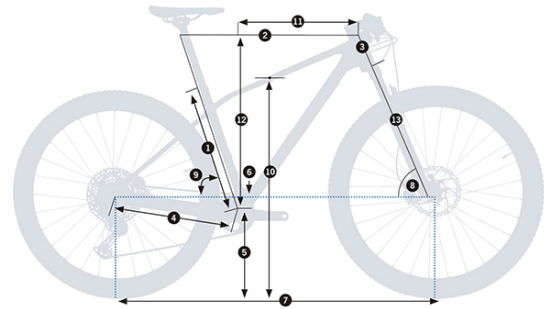

ALMA M30.

AVAILABLE IN THESE COLORS:

GREEN SAVAGE-BRIGHT RED (MATT)

GLITTER ANTHRACITE-BLACK (GLOSS)

ICE GREEN (MATT-GLOSS)

SPECIFICATIONS AND OPTIONS

FRAME	Orbea Alma Carbon OMR, Boost 12x148, PF BB, Internal cable routing.
FORK	RockShox SID SL RL remote Q15X110 Boost DebonAir 100mm
CRANKSET	Shimano MT611 32t
HEADSET	FSA 1-1/8 - 1-1/2" Integrated
HANDLEBAR	OC1 Flat 31.8mm 740mm
STEM	OC1 31.8mm interface -7º
SHIFTERS	Shimano SLX M7100 I-Spec EV
BRAKES	Shimano M6100 Hydraulic Disc Shimano XT M8100 Hydraulic Disc
CASSETTE	Shimano CS-M7100 10-51t 12-Speed
REAR DERAILLEUR	Shimano XT M8100 SGS Shadow Plus
CHAIN	Shimano M6100
WHEELS	Orbea OC1 25c Tubeless Ready
TYRES	Maxxis Rekon Race 2.35" 120 TPI Exo TLR
SEATPOST	OC2 forge head 27.2 Offset 0
SADDLE	Selle Italia Model X FecAlloy Rail 145x248mm Women Kit: OC Grips OD29mm&Selle Italia SLR Boost SuperFlow
CHAINGUIDE	
REMOTE LOCKOUT	Rock Shox OneLoc

GEOMETRY

SIZE	S	M	L	XL
1 - SEAT_TUBE	400	445	483	533
2 - TOP_TUBE	559	593	618	647
3 - HEAD_TUBE	90	100	110	125
4 - CHAIN_STAY		430		
5 - BB_HEIGHT		309		
6 - BB_DROP		61		
7 - WHEELBASE	1083	1118	1144	1175
8 - HEAD_ANGLE		68		
9 - SEAT_ANGLE		74,5		
10 - STANDOVER	693	729	749	819
11 - REACH	395	426	448	474
12 - STACK	593	602	612	625
13 - FORK_LENGTH		500,8		
14 - OFFSET		44		

ERGONOMICS

SIZE	CRANK	STEM	HANDLEBAR
S	170	60	740
M	175	70	740
L	175	70	740
XL	175	90	740

* The handlebar size is centre-centre