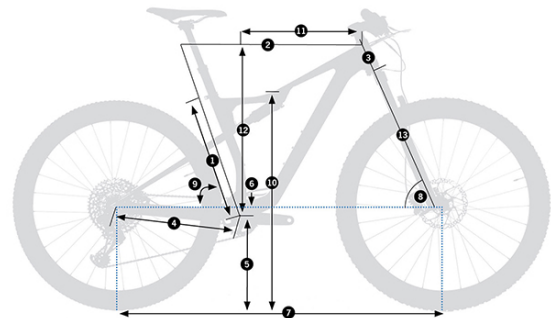

OIZ H2O.

AVAILABLE IN THESE COLORS:

MOUSE GREY (MATTE-GLOSS)

BLACK (MATT-GLOSS)- ICE GREEN (GLOSS)

MAGMA ORANGE - BLACK (GLOSS)

SPECIFICATIONS AND OPTIONS

FRAME	Orbea Oiz Hydro High Polished, Alloy link, Boost, PF BB, UFO2, I-Line shock
SHOCK	Fox i-line DPS Performance 120mm Remote Push-Unlock Evol custom tune 190x45mm
FORK	Fox 32 Float Rhythm 120 Remote Push-Unlock QR15x110
CRANKSET	Shimano MT611 32t
HEADSET	Acros Alloy 1-1/8 - 1-1/2" Integrated
HANDLEBAR	OC1 Flat 31.8mm 740mm
STEM	OC1 31.8mm interface -7°
SHIFTERS	Shimano Deore M6100 I-Spec EV
BRAKES	Shimano M6100 Hydraulic Disc
	Shimano XT M8100 Hydraulic Disc
CASSETTE	Shimano CS-M6100 10-51t 12-Speed
REAR DERAILLEUR	Shimano XT M8100 SGS Shadow Plus
CHAIN	Shimano M6100
WHEELS	Orbea OC1 25c Tubeless Ready
TYRES	Maxxis Rekon Race 2.35" 120 TPI Exo TLR
SEATPOST	OC MC20 Mountain Control Dropper, 31,6mm, 125mm travel
SEATPOST LEVER	OC Vertical
SADDLE	Selle Italia Model X Fec Alloy Rail 145x248mm
	Women Kit: OC Grips OD29mm & Selle Italia SLR Boost SuperFlow
CHAINGUIDE	Orbea OC chainguide
REMOTE LOCKOUT	
	OC Squidlock 3-position

GEOMETRY

SIZE	S-TR	M-TR	L-TR	XL-TR	S-XC	M-XC	L-XC	XL-XC
1 - SEAT_TUBE	405	432	470	520	405	432	470	520
2 - TOP_TUBE	567	596	610	643	564	593	617	641
3 - HEAD_TUBE	90	95	105	120	90	95	105	120
4 - CHAIN_STAY	435							
5 - BB_HEIGHT	334	334	334	334	327	327	327	327
6 - BB_DROP	40	40	40	40	47	47	47	47
7 - WHEELBASE	1101	1131	1155	1181	1094	1123	1148	1173
8 - HEAD_ANGLE	68°	68°	68°	68°	69°	69°	69°	69°
9 - SEAT_ANGLE	74°	74°	74°	74°	75°	75°	75°	75°
10 - STANDOVER	724	739	749	756	722	732	742	749
11 - REACH	387	425	446	466	407	435	456	476
12 - STACK	593	598	608	622	586	591	600	614
13 - FORK_LENGTH	524	524	524	524	504	504	504	504
14 - OFFSET	44							

ERGONOMICS

SIZE	CRANK	STEM	HANDLEBAR
S	170	60	740
M	175	70	740
L	175	70	740
XL	175	90	740

* The handlebar size is centre-centre