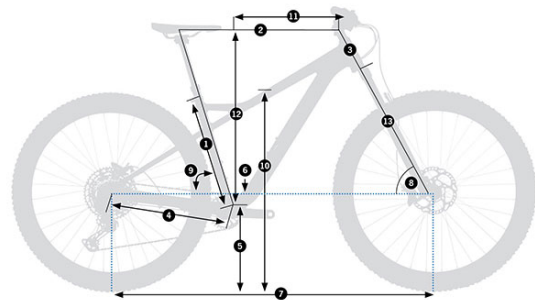

LAUFHEY H LTD.

AVAILABLE IN THESE COLORS:

BLACK (MATTE) /
BLACK-PURPLE (GLOSS)

BLUE GULF - ORANGE (GLOSS)

GREEN - ORANGE (MATTE)

SPECIFICATIONS AND OPTIONS

FRAME	Orbea Laufey Hydro Triple Butted 29" Boost 12x148 ISCG 05
FORK	Fox 34 Float Performance 140 3-Position QR15x110 Fox 36 Float Factory 150 Grip2 RC2 QR15x110 Kashima
CRANKSET	Race Face Aeffect 32t
HEADSET	Acros Alloy 1-1/8 - 1-1/2" Integrated
HANDLEBAR	Race Face Aeffect 35 20mm Rise 780mm Race Face Next R 35 Rise 800mm + Turbine R Kit (Bar+Stem)
STEM	Race Face Aeffect R 35mm interface
SHIFTERS	Shimano SLX M7100 I-Spec EV
BRAKES	Shimano M6120 Hydraulic Disc Shimano XT M8120 Hydraulic Disc
CASSETTE	Shimano CS-M7100 10-51t 12-Speed
REAR DERAILLEUR	Shimano XT M8100 SGS Shadow Plus
CHAIN	Shimano M7100
WHEELS	Race Face AR 30c Tubeless Ready DT Swiss M1900 Spline 30c CL TL 15/110mm
TYRES	Maxxis Forekaster 2.60" FB 60 TPI Dual Exo TR
TYRES	Maxxis Rekon 2.60" FB 60 TPI Dual Exo TR
SEATPOST	OC2 Dropper 31.6mm OC2 Dropper 31.6mm 125mm travel OC2 Dropper 31.6mm 150mm travel Fox Transfer Factory Kashima Dropper 31.6x407/125mm Fox Transfer Factory Kashima Dropper 31.6x457/150mm OC2 Dropper 31.6mm 170mm travel Fox Transfer Factory Kashima Dropper 31.6x505/175mm
SEATPOST REMOTE	Shimano SL-MT500 I-Spec EV
SADDLE	Fizik Taiga S-alloy rail Fizik Taiga Kium rail
CHAINGUIDE	ONE-UP ISCG05 Chainguide
FRONT WHEEL AXLE	Fox Kabolt Boost

GEOMETRY

SIZE	S	M	L	XL
1 - SEAT_TUBE	381	432	470	521
2 - TOP_TUBE	578	606	632	662
3 - HEAD_TUBE	95	100	110	130
4 - CHAIN_STAY		435		
5 - BB_HEIGHT		313,5		
6 - BB_DROP		65		
7 - WHEELBASE	1146	1174	1202	1235
8 - HEAD_ANGLE	65,5°	65,5°	65,5°	65,5°
9 - SEAT_ANGLE		75°		
10 - STANDOVER	678	714	726	763
11 - REACH	409	435	459	484
12 - STACK	632	636	645	664
13 - FORK_LENGTH		547		
14 - OFFSET		44		

ERGONOMICS

SIZE	CRANK	STEM	HANDLEBAR	DROPPER SEATPOST
S	170	40	780	390/125
M	170	40	780	440/150
L	170	40	780	440/150
XL	170	50	780	480/170

* The handlebar size is centre-centre