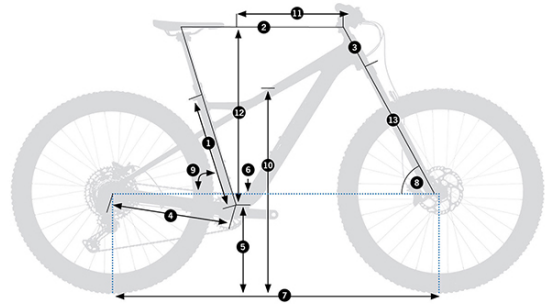

LAUFEY H-LTD.

AVAILABLE IN THESE COLORS:

DARK GREEN MET (GLOSS)

ALUMINIUM RAW (GLOSS)

GOLDEN SAND (MATT)

SPECIFICATIONS AND OPTIONS

FRAME	Orbea Laufey Hydro Triple Butted 29" Boost 12x148 ISCG 05
FORK	Fox 34 Float Performance 140 3-Position QR15x110
CRANKSET	Race Face Aeffect 32t
HEADSET	Acros Alloy 1-1/8 - 1-1/2" Integrated
HANDLEBAR	Race Face Aeffect 35 20mm Rise 780mm
STEM	Race Face Aeffect R 35mm interface
SHIFTERS	Shimano SLX M7100 I-Spec EV
BRAKES	Shimano M6100 Hydraulic Disc
CASSETTE	Shimano CS-M7100 10-51t 12-Speed
REAR DERAILEUR	Shimano XT M8100 SGS Shadow Plus
CHAIN	Shimano M7100
WHEELS	Race Face AR 30c Tubeless Ready
TYRES	Maxxis Forekaster 2.60" FB 60 TPI Dual Exo TR
TYRES	Maxxis Rekon 2.60" FB 60 TPI Dual Exo TR
SEATPOST	OC Mountail Control MC20, 31.6mm, Dropper
SEATPOST LEVER	Shimano SL-MT500 I-Spec EV
SADDLE	Fizik Taiga S-alloy rail

GEOMETRY

SIZE	S	M	L	XL
1 - SEAT_TUBE	381	432	470	521
2 - TOP_TUBE	578	606	632	662
3 - HEAD_TUBE	95	100	110	130
4 - CHAIN_STAY		435		
5 - BB_HEIGHT		313,5		
6 - BB_DROP		65		
7 - WHEELBASE	1146	1174	1202	1235
8 - HEAD_ANGLE	65,5°	65,5°	65,5°	65,5°
9 - SEAT_ANGLE		75°		
10 - STANDOVER	678	714	726	763
11 - REACH	409	435	459	484
12 - STACK	632	636	645	664
13 - FORK_LENGTH			547	
14 - OFFSET			44	

ERGONOMICS

SIZE	CRANK	STEM	HANDLEBAR	DROPPER SEATPOST
S	170	40	780	390/125
M	170	50	780	440/150
L	170	50	780	440/150
XL	170	50	780	480/170

* The handlebar size is centre-centre