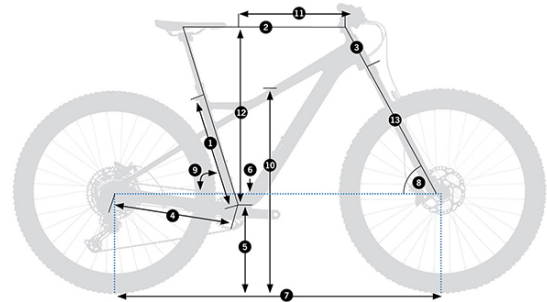

LAUFHEY H30 2023.

AVAILABLE IN THESE COLORS:

DARK GREEN MET (GLOSS)

ALUMINIUM RAW (GLOSS)

GOLDEN SAND (MATT)

SPECIFICATIONS AND OPTIONS

FRAME	Orbea Laufey Hydro Triple Butted 29" Boost 12x148 ISCG 05
FORK	RockShox Recon RL Q15X110 Boost Solo Air 140mm
CRANKSET	Forged alloy, 32t, Boost
HEADSET	Acros Alloy 1-1/8 - 1-1/2" Integrated
HANDLEBAR	OC Mountain Control MC30, Rise20, Width 800
STEM	Alloy 3D forged, 35mm interface, -7°
SHIFTERS	Shimano Deore M5100
BRAKES	Shimano MT201 Hydraulic Disc
CASSETTE	Sun Race 11-51t 11-Speed
REAR DERAILEUR	Shimano Deore M5100 SGS Shadow Plus
CHAIN	KMC X11
WHEELS	Alloy, Tubeless, 29", 29c, 32H
TYRES	Maxxis Dissector 2.60" 60 TPI Exo TLR
SEATPOST	OC Mountain Control MC20, 31.6mm, Dropper
SEATPOST LEVER	OC Horizontal
SADDLE	Selle Royal 2058 DRN

GEOMETRY

SIZE	S	M	L	XL
1 - SEAT_TUBE	381	432	470	521
2 - TOP_TUBE	578	606	632	662
3 - HEAD_TUBE	95	100	110	130
4 - CHAIN_STAY		435		
5 - BB_HEIGHT		313,5		
6 - BB_DROP		65		
7 - WHEELBASE	1146	1174	1202	1235
8 - HEAD_ANGLE	65,5°	65,5°	65,5°	65,5°
9 - SEAT_ANGLE		75°		
10 - STANDOVER	678	714	726	763
11 - REACH	409	435	459	484
12 - STACK	632	636	645	664
13 - FORK_LENGTH		547		
14 - OFFSET		44		

ERGONOMICS

SIZE	CRANK	STEM	HANDLEBAR	DROPPER SEATPOST
S	170	45	800	390/125
M	170	45	800	440/150
L	170	45	800	440/150
XL	170	55	800	480/170

* The handlebar size is centre-centre