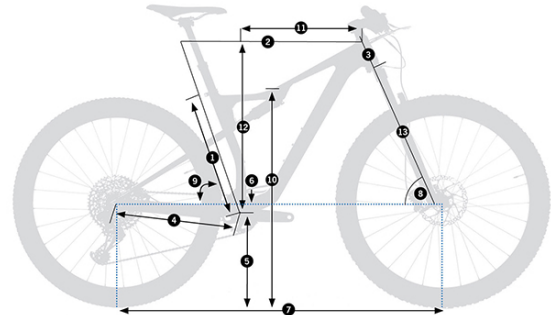

OIZ HIO TR.

AVAILABLE IN THESE COLORS:

MOUSE GREY (MATTE-GLOSS)

BLACK (MATT-GLOSS)- ICE GREEN (GLOSS)

MAGMA ORANGE - BLACK (GLOSS)

SPECIFICATIONS AND OPTIONS

FRAME	Orbea Oiz Hydro High Polished, Alloy link, Boost, PF BB, UFO2, I-Line shock
SHOCK	Fox i-line DPS Performance 120mm Remote Push-Unlock Evol custom tune 190x45mm
FORK	Fox 34 Float SC Performance 120 Grip Remote Push-Unlock QR15x110
CRANKSET	Shimano XT M8100 32t
HEADSET	Acros Alloy 1-1/8 - 1-1/2" Integrated
HANDLEBAR	OC1 Flat 31.8mm 740mm
STEM	OC1 31.8mm interface -7°
SHIFTERS	Shimano XT M8100 I-Spec EV
BRAKES	Shimano M6100 Hydraulic Disc
CASSETTE	Shimano CS-M7100 10-51t 12-Speed
REAR DERAILLEUR	Shimano XT M8100 SGS Shadow Plus
CHAIN	Shimano M6100
WHEELS	Race Face AR 30c Tubeless Ready
TYRES	Maxxis Forekaster 2.35" FB 120 TPI Dual Exo
SEATPOST	OC MC20 Mountain Control Dropper, 31,6mm, 125mm travel
SEATPOST LEVER	Included in OC Squidlock 3-position
SADDLE	Fizik Taiga S-alloy rail
CHAINGUIDE	Orbea OC chainguide
REMOTE LOCKOUT	OC Squidlock 3-position
BRAKES CONFIGURATION	

GEOMETRY

SIZE	S-TR	M-TR	L-TR	XL-TR	S-XC	M-XC	L-XC	XL-XC
1 - SEAT_TUBE	405	432	470	520	405	432	470	520
2 - TOP_TUBE	567	596	610	643	564	593	617	641
3 - HEAD_TUBE	90	95	105	120	90	95	105	120
4 - CHAIN_STAY	435							
5 - BB_HEIGHT	334	334	334	334	327	327	327	327
6 - BB_DROP	40	40	40	40	47	47	47	47
7 - WHEELBASE	1101	1131	1155	1181	1094	1123	1148	1173
8 - HEAD_ANGLE	68°	68°	68°	68°	69°	69°	69°	69°
9 - SEAT_ANGLE	74°	74°	74°	74°	75°	75°	75°	75°
10 - STANDOVER	724	739	749	756	722	732	742	749
11 - REACH	387	425	446	466	407	435	456	476
12 - STACK	593	598	608	622	586	591	600	614
13 - FORK_LENGTH	524	524	524	524	504	504	504	504
14 - OFFSET	44							

ERGONOMICS

SIZE	CRANK	STEM	HANDLEBAR	DROPPER SEATPOST
S	170	60	740	390/125
M	175	70	740	390/125
L	175	70	740	390/125
XL	175	90	740	440/150

* The handlebar size is centre-centre