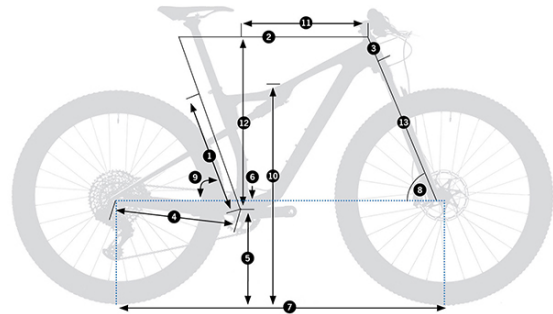

OIZ M LTD.

AVAILABLE IN THESE COLORS:

PINK- MARBLE (GLOSS)

CARBON BLUE- GOLD (GLOSS) GLITTER ANTHRACITE (MATT)
- CORAL (GLOSS)

FACTORY

SPECIFICATIONS AND OPTIONS

FRAME	Orbea Oiz Carbon OMX, Fiberlink, Boost, PF BB, UFO2, I-line shock
SHOCK	Fox i-line DPS Factory 100mm Remote Push-Unlock Evol Kashima custom tune 190x40mm
FORK	Fox 34 Float SC Factory 100 FIT4 Remote-Adj Push-Unlock QR15x110 Kashima
CRANKSET	SRAM XX1 Eagle Dub Grey Boost 34t
HEADSET	Acros Alloy 1-1/8 - 1-1/2" Integrated
HANDLEBAR	OC MP10 Mountain Performance Carbon, Width 760, Sweep 9
STEM	OC MP20 Mountain Performance, -8°
SHIFTERS	SRAM XX1 Eagle AXS
BRAKES	SRAM Ultimate Carbon Stealth-a-majig Black Hydraulic Disc Shimano XTR M9100 Hydraulic Disc
CASSETTE	SRAM XX1 XG-1299 Eagle 10-50t 12-Speed Rainbow
REAR DERAILLEUR	SRAM XX1 Eagle AXS
CHAIN	SRAM XX1 Eagle 12-Speed rainbow
WHEELS	DT Swiss XRC-1200 Spline 30c TLR 15/110mm CL
TYRES	Maxxis Rekon Race 2.35" 120 TPI Exo TLR
SEATPOST	OC XP10 Performance Carbon SB0, 31,6mm, w/Micro tilt adjustment
SADDLE	Selle Italia SLR Boost Fill Carbon Ceramic Rail Ø7 x 9 mm
CHAINGUIDE	Orbea OC chainguide
BATTERY	SRAM Powerpack
FRONT WHEEL AXLE	Fox Kabolt Boost
REMOTE LOCKOUT	OC Squidlock 3-position

GEOMETRY

SIZE	S-XC	M-XC	L-XC	XL-XC	S-TR	M-TR	L-TR	XL-TR
1 - SEAT_TUBE	405	432	470	520	405	432	470	520
2 - TOP_TUBE	564	593	617	641	567	596	619	643
3 - HEAD_TUBE	90	95	105	120	90	95	105	120
4 - CHAIN_STAY	430							
5 - BB_HEIGHT	327	327	327	327	334	334	334	334
6 - BB_DROP	47	47	47	47	40	40	40	40
7 - WHEELBASE	1089	1119	1143	1168	1096	1126	1150	1176
8 - HEAD_ANGLE	69°	69°	69°	69°	68°	68°	68°	68°
9 - SEAT_ANGLE	75°	75°	75°	75°	74°	74°	74°	74°
10 - STANDOVER	717	732	742	749	724	739	749	756
11 - REACH	407	435	456	476	397	425	446	466
12 - STACK	586	591	600	614	593	598	608	622
13 - FORK_LENGTH	504	504	504	504	524	524	524	524
14 - OFFSET	44							

ERGONOMICS

SIZE	CRANK	STEM	HANDLEBAR
S	170	60	760
M	175	75	760
L	175	75	760
XL	175	90	760

* The handlebar size is centre-centre