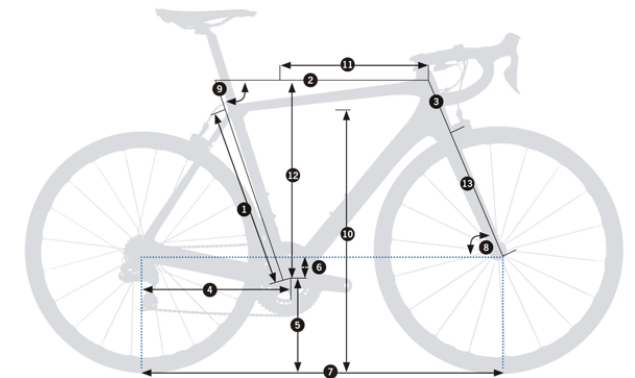

GEOMETRY

SIZE	47	49	51	53	55	57	60
1 - SEAT_TUBE	440	460	480	500	520	540	570
2 - TOP_TUBE	510	522	536	548,5	560	576	590
3 - HEAD_TUBE	104	111	130	148	168	186	213
4 - CHAIN_STAY	408						
5 - BB_HEIGHT	269,5	269,5	269,5	271,5	271,5	271,5	271,5
6 - BB_DROP	72	72	72	70	70	70	70
7 - WHEELBASE	972	975	980	981	991	1002	1027
8 - HEAD_ANGLE	71°	71,5°	72,2°	72,8°	73°	73,2°	73,2°
9 - SEAT_ANGLE	74,5°	74°	73,7°	73,5°	73,5°	73,2°	73,2°
10 - STANDOVER	729	742	758	780	800	817	844
11 - REACH	370	375	380	385	391	398	404
12 - STACK	506	515	533	552	572	590	616
13 - FORK_LENGTH	370						
14 - OFFSET	48	48	48	43	43	43	43

ERGONOMICS

SIZE	CRANK	STEM	HANDLEBAR
47	170	90	400
49	170	100	400
51	170	100	420
53	170	110	420
55	172	110	420
57	172	110	440
60	175	120	440

* The handlebar size is centre-centre