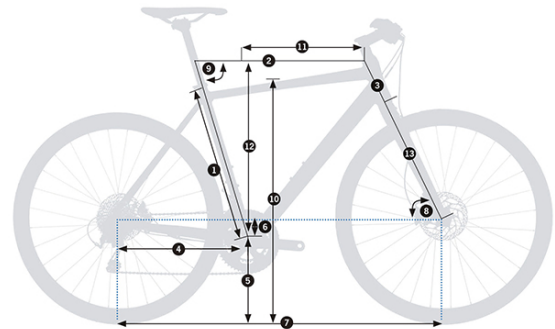

VECTOR DROP LTD.

AVAILABLE IN THESE COLORS:

NIGHT BLACK (GLOSS)

METALLIC DARK RED (GLOSS) URBAN GREEN (GLOSS)

BLUE (GLOSS)

SPECIFICATIONS AND OPTIONS

FRAME	Orbea Urban Speed, Aluminium 6000, Orbea Tube Shaping, Flat Mount Disc Brake, 135x9 QR, Carrier and Mudguard compatible, max 700x40C, Inner Cable routing,
FORK	Speed 400mm Carbon Flat mount
CRANKSET	Shimano Tiagra 4700 34x50t
HEADSET	1-1/8" Semi-Integrated
HANDLEBAR	Orbea OC-II Silver
STEM	Orbea TDS-C301
SHIFTERS	Shimano Tiagra ST-4770
BRAKES	Shimano Tiagra 4770 Hydraulic Disc
CASSETTE	Shimano Tiagra HG-500 11-34t 10-Speed
REAR DERAILEUR	Shimano Tiagra 4700 GS
FRONT DERAILEUR	Shimano Tiagra 4700
CHAIN	KMC X10
WHEELS	Ready GR 29-700 C
TYRES	Schwalbe G-ONE Bite, 40-622, 700x38C, Performance Line RaceGuard, TLE, ADDIX Classic Skin Kenda K1098 700x32C Reflective type
SEATPOST	Orbea C255 27.2x300mm
SADDLE	Brooks Cambium C15 283x140
REAR CARRIER	Orbea rear luggage carrier (Max:18Kg)
MUDGUARD	SKS EDGE Alloy C46R
FRONT LIGHT	Joss Spanninga Kendo XDAS Dinamo
REAR LIGHT	Spanninga Pixeo
DYNAMO	Shimano DH-3D37-NT, 6V Dynamo 3.0W
QUICK STAND	Ursus Mooi rear adjustable
HANDLEBAR PLUGS	Brooks Cambium

GEOMETRY

SIZE	XS	S	M	L	XL
1 - SEAT_TUBE	430	480	525	555	580
2 - TOP_TUBE	521	546	559	580	601
3 - HEAD_TUBE	109	127	150	170	200
4 - CHAIN_STAY			435		
5 - BB_HEIGHT	281	281	283	283	285
6 - BB_DROP	70	70	68	68	66
7 - WHEELBASE	1021	1037	1052	1063	1075
8 - HEAD_ANGLE	71	71	71	71.5	72
9 - SEAT_ANGLE	75	74	74	73.5	73
10 - STANDOVER	738	768	800	824	852
11 - REACH	378	388	395	405	410
12 - STACK	535	552	571	592	625
13 - FORK_LENGTH			400		
14 - OFFSET			51		

ERGONOMICS

SIZE	CRANK	STEM	HANDLEBAR
XS	170	75	420
S	170	75	420
M	170	75	420
L	172	75	420
XL	175	75	420

* The handlebar size is centre-centre