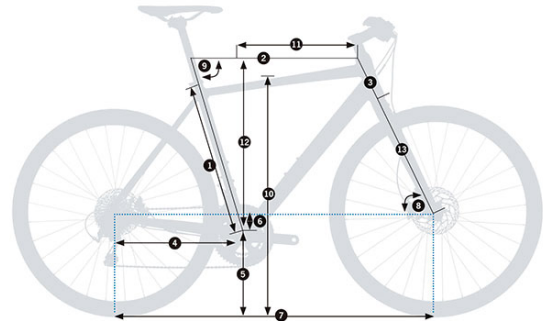

VECTOR DROP.

AVAILABLE IN THESE COLORS:

NIGHT BLACK (GLOSS)

URBAN GREEN (GLOSS)

METALLIC DARK RED (GLOSS)

BLUE (GLOSS)

SPECIFICATIONS AND OPTIONS

FRAME	Orbea Urban Speed, Aluminium 6000, Orbea Tube Shaping, Flat Mount Disc Brake, 135x9 QR, Carrier and Mudguard compatible, max 700x40C, Inner Cable routing,
FORK	Speed 400mm Carbon Flat mount
CRANKSET	Shimano Tiagra 4700 34x50t
HEADSET	VP-Z104PD 1-1/8" Semi-Cartridge
HANDLEBAR	OC1 Road, reach 80mm, drop 125mm
STEM	OC1 31.8mm interface -7°
SHIFTERS	Shimano Tiagra ST-4770
BRAKES	Shimano Tiagra 4770 Hydraulic Disc
CASSETTE	Shimano Tiagra HG-500 11-34t 10-Speed
REAR DERAILEUR	Shimano Tiagra 4700 GS
FRONT DERAILEUR	Shimano Tiagra 4700
CHAIN	KMC X10
WHEELS	READY GR 29-700 C
TYRES	Schwalbe G-ONE Bite, 40-622, 700x38C, Performance Line RaceGuard, TLE, ADDIX Classic Skin
SEATPOST	Alloy 27.2 Offset 0
SADDLE	Selle Royal Asphalt GR
MUDGUARD	
QUICK STAND	
HANDLEBAR PLUGS	Orbea Eva
FRONT WHEEL AXLE	Safety Lock

GEOMETRY

SIZE	XS	S	M	L	XL
1 - SEAT_TUBE	430	480	525	555	580
2 - TOP_TUBE	521	546	559	580	601
3 - HEAD_TUBE	109	127	150	170	200
4 - CHAIN_STAY			435		
5 - BB_HEIGHT	281	281	283	283	285
6 - BB_DROP	70	70	68	68	66
7 - WHEELBASE	1021	1037	1052	1063	1075
8 - HEAD_ANGLE	71	71	71	71.5	72
9 - SEAT_ANGLE	75	74	74	73.5	73
10 - STANDOVER	738	768	800	824	852
11 - REACH	378	388	395	405	410
12 - STACK	535	552	571	592	625
13 - FORK_LENGTH			400		
14 - OFFSET			51		

ERGONOMICS

SIZE	CRANK	STEM	HANDLEBAR
XS	170	100	420
S	170	100	420
M	170	100	420
L	172	100	420
XL	175	100	420

* The handlebar size is centre-centre