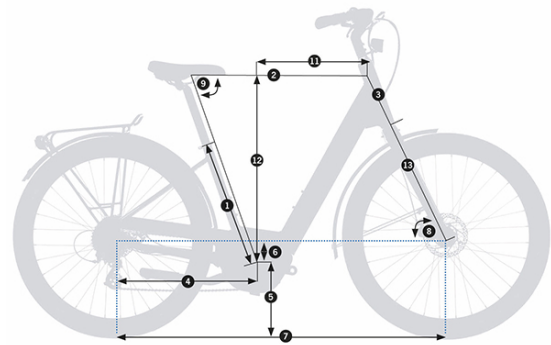

OPTIMA E40 20MPH 2023.

AVAILABLE IN THESE COLORS:

METALLIC NIGHT BLACK
(GLOSS)

METALLIC DARK RED (GLOSS)

BLUE (GLOSS)

SPECIFICATIONS AND OPTIONS

FRAME	Orbea Optima Hydroformed Alloy, Ebikemotion X35 internal battery
FORK	Optima 400mm Alloy Post mount
CRANKSET	Orbea, Alloy, 42t
HEADSET	VP-Z104PD 1-1/8" Semi-Cartridge
HANDLEBAR	Orbea City Riser Alu 640mm
STEM	Orbea TDS-D617
SHIFTERS	Shimano Deore M4100
BRAKES	Shimano MT200 Hydraulic Disc
CASSETTE	Shimano CS-M4100 11-46t 10-Speed
REAR DERAILLEUR	Shimano Deore M5120 SGS Shadow Plus
CHAIN	KMC X10
WHEELS	Alloy, Tubeless, 700c, 21c, 32H
TYRES	Kenda 1172 700x50c
PEDALS	VP-857 Black
SEATPOST	Alloy, 31.6mm, Setback 0
SADDLE	Selle Royal Milo Plus DR
REAR CARRIER	Orbea Optima hidden stays
CARRIER ACCESSORIES	N/A
	Orbea, Carrier side bag, backpack 15l, waterproof, reflex
MUDGUARD	SKS EDGE Alloy C56R
FRONT LIGHT	Lezyne Ebike Power STVZO Pro E115 inverted position 310 lumens
REAR LIGHT	Spanninga Lineo XDS Dinamo
CHAINGUARD	Sunon A017
LOCK	
	Abus Pro Shield Plus frame lock
QUICK STAND	Ursus Power single adjust central
MOTOR	Mahle motor hub X35 Plus
BATTERY	Mahle 36V/6.9A 248Wh ANT+
DISPLAY	OC monochrome ANT+ LEV
CHARGER	Mahle X35
REMOTE	Mahle iWoc TRIO
FRONT WHEEL AXLE	Safety Lock
BRAKES CONFIGURATION	

GEOMETRY

SIZE	S	M	L
1 - SEAT_TUBE	405	450	500
2 - TOP_TUBE	625	648	693
3 - HEAD_TUBE	190	240	270
4 - CHAIN_STAY		510	
5 - BB_HEIGHT		272,5	
6 - BB_DROP		95	
7 - WHEELBASE	1163	1187	1233
8 - HEAD_ANGLE		70°	
9 - SEAT_ANGLE		72°	
10 - REACH	397	405	440
11 - STACK	662	709	737
12 - FORK_LENGTH		433	
13 - OFFSET		55	

ERGONOMICS

SIZE	CRANK	STEM	HANDLEBAR
S	152	60	640
M	152	60	640
L	152	60	640

* The handlebar size is centre-centre