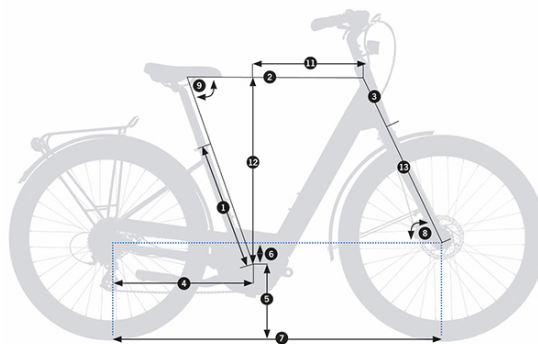

ORBEA

ORBEA
ARCHIVE
SALES

OPTIMA E40 20MPH.

AVAILABLE IN THESE COLORS:

METALLIC NIGHT BLACK
(GLOSS)

METALLIC DARK RED (GLOSS)

BLUE (GLOSS)

SPECIFICATIONS AND OPTIONS

FRAME	Orbea Optima Hydroformed Alloy, Ebikemotion X35 internal battery
FORK	Optima 400mm Alloy Post mount
CRANKSET	Orbea Alloy 42t
HEADSET	VP-Z104PD 1-1/8" Semi-Cartridge
HANDLEBAR	Orbea City Riser Alu 640mm
STEM	Orbea TDS-D617
SHIFTERS	Shimano Deore M4100
BRAKES	Shimano MT200 Hydraulic Disc
CASSETTE	Shimano CS-M4100 11-46t 10-Speed
REAR DERAILLEUR	Shimano Deore M5120 SGS Shadow Plus
CHAIN	KMC X10
WHEELS	Ready GR 29-700 C
TYRES	Kenda 1172 700x50c
PEDALS	VP-857 Black
SEATPOST	Alloy 31.6x400mm Offset 0
SADDLE	Selle Royal Milo Plus DR
REAR CARRIER	Orbea Optima hidden stays
CARRIER ACCESSORIES	OC, Carrier side bag, backpack conv. 15l, waterproof, reflec
MUDGUARD	SKS EDGE Alloy C56R
FRONT LIGHT	Lezyne Ebike Power STVZO Pro E115 inverted position 310 lumens
REAR LIGHT	Joss Spanninga Lineo XDS Dinamo
CHAINGUARD	Sunon A017
LOCK	Abus Pro Shield Plus frame lock
QUICK STAND	Ursus Power single adjust central
MOTOR	Mahle motor hub X35 Plus 20mph
BATTERY	Mahle 36V/6.9A 248Wh ANT+
DISPLAY	OC monochrome ANT+ LEV
CHARGER	Mahle X35
REMOTE	Mahle iWoc TRIO
FRONT WHEEL AXLE	Safety Lock
BRAKES CONFIGURATION	
BELL	Knog Oi Classic Black

GOMETRY

SIZE	S	M	L
1 - SEAT_TUBE	405	450	500
2 - TOP_TUBE	625	648	693
3 - HEAD_TUBE	190	240	270
4 - CHAIN_STAY		510	
5 - BB_HEIGHT		272,5	
6 - BB_DROP		95	
7 - WHEELBASE	1163	1187	1233
8 - HEAD_ANGLE		70°	
9 - SEAT_ANGLE		72°	
10 - REACH	397	405	440
11 - STACK	662	709	737
12 - FORK_LENGTH		433	
13 - OFFSET		55	

ERGONOMICS

SIZE	CRANK	STEM	HANDLEBAR
S	152	60	640
M	152	60	640
L	152	60	640

* The handlebar size is centre-centre