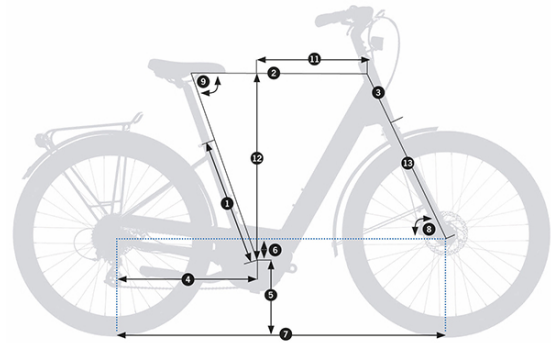

OPTIMA E50 20MPH 2023.

AVAILABLE IN THESE COLORS:

METALLIC NIGHT BLACK (GLOSS)

METALLIC DARK RED (GLOSS)

BLUE (GLOSS)

SPECIFICATIONS AND OPTIONS

FRAME	Orbea Optima Hydroformed Alloy, Ebikemotion X35 internal battery
FORK	Optima 400mm Alloy Post mount
CRANKSET	Orbea, Alloy, 42t
HEADSET	VP-Z104PD 1-1/8" Semi-Cartridge
HANDLEBAR	Orbea City Riser Alu 640mm
STEM	Orbea TDS-D617
SHIFTERS	Shimano SL-M315
BRAKE LEVERS	Shimano Alivio BL-T4010
BRAKES	Shimano TX805 Mechanical Disc
CASSETTE	Sun Race CSM66 11-34t 8-Speed
REAR DERAILLEUR	Shimano Tourney TX800
CHAIN	KMC X8
WHEELS	Alloy, Tubeless, 700c, 21c, 32H
TYRES	Kenda 1172 700x50c
PEDALS	VP-857 Black
SEATPOST	Alloy, 31.6mm, Setback 0
SADDLE	Selle Royal Milo Plus DR
REAR CARRIER	Orbea Optima hidden stays
CARRIER ACCESSORIES	N/A
	Orbea, Carrier side bag, backpack 15l, waterproof, reflex
MUDGUARD	SKS EDGE Alloy C56R
FRONT LIGHT	Spanninga Kendo Steps
REAR LIGHT	Spanninga Lineo XDS Dinamo
CHAINGUARD	Sunon A017
LOCK	
	Abus Pro Shield Plus frame lock
QUICK STAND	Ursus Power single adjust central
MOTOR	Mahle motor hub X35 Plus
BATTERY	Mahle 36V/6.9A 248Wh ANT+
DISPLAY	N/A
	OC monochrome ANT+ LEV
CHARGER	Mahle X35
REMOTE	Mahle iWoc TRIO
FRONT WHEEL AXLE	Safety Lock
BRAKES CONFIGURATION	

GEOMETRY

SIZE	S	M	L
1 - SEAT_TUBE	405	450	500
2 - TOP_TUBE	625	648	693
3 - HEAD_TUBE	190	240	270
4 - CHAIN_STAY		510	
5 - BB_HEIGHT		272,5	
6 - BB_DROP		95	
7 - WHEELBASE	1163	1187	1233
8 - HEAD_ANGLE		70°	
9 - SEAT_ANGLE		72°	
10 - REACH	397	405	440
11 - STACK	662	709	737
12 - FORK_LENGTH		433	
13 - OFFSET		55	

ERGONOMICS

SIZE	CRANK	STEM	HANDLEBAR
S	152	60	640
M	152	60	640
L	152	60	640

* The handlebar size is centre-centre